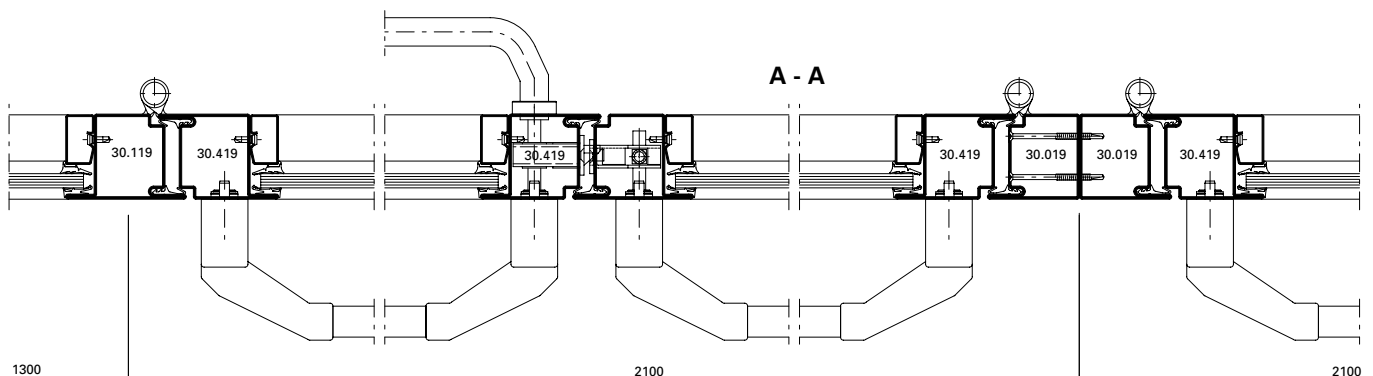

Ausgeführte Objekte

Objets réalisés

Completed projects

Objekt:

Höhere Technische Lehranstalt, Traun/
AT

System:

Jansen-Economy 60, Janisol 2 EI30,
VISS Linea TVS, VISS Fire EW30

Architekt:

Bernd Mey BDA Architekt,
Frankfurt/DE

Objet:

École technique supérieure,
Traun/AT

Système:

Jansen-Economy 60, Janisol 2 EI30,
VISS Linea TVS, VISS Fire EW30

Architecte:

Bernd Mey BDA Architekt,
Frankfurt/DE

Project:

Higher technical education institute,
Traun/AT

System:

Jansen-Economy 60, Janisol 2 EI30,
VISS Linea TVS, VISS Fire EW30

Architect:

Bernd Mey BDA Architekt,
Frankfurt/DE